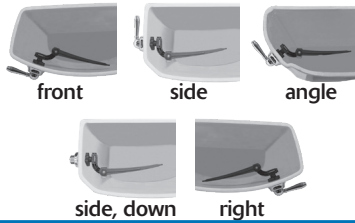

StrongARM® Toilet Tank Lever

- Long lasting strength & performance
- Easy installation
- Innovative Design
  Fits all flushing systems: 2" & 3" flappers and canister/tower-style flush valves

5 YEAR WARRANTY

Fits All Tank Positions

StrongARM® Tank Levers

Item	Part#	Pkg Language	Carton Qty	Packaging	UPC#
Universal Classic Style Chrome Tank Lever	6050BP	Eng/Spanish	5	Blister	049057104446
Universal Classic Style Brushed Nickel Tank Lever	6050FR	Eng/French	5	Blister	049057104736
Universal Classic Style Chrome Tank Lever	6070BP	Eng/Spanish	5	Blister	049057104682
Universal Classic Style Brushed Nickel Tank Lever	6070FR	Eng/French	5	Blister	049057105092
• Fits more toilets than any other lever • Engineered grade material performs as well as brass & aluminum lever arms		• Adjustable to fit all tank positions & brands • Heavy duty metal handle		5	
Universal Polished Gold Tank Lever	6021AM	N/A	6	Bulk	049057105313
Universal Faucet-Style Chrome Tank Lever	6051BP	Eng/Spanish	5	Blister	049057104613
Universal Faucet-Style Brushed Nickel Tank Lever	6051FR	Eng/French	5	Blister	049057104743
Universal Faucet-Style Chrome Tank Lever	6071BP	Eng/Spanish	5	Blister	049057104699
Universal Faucet-Style Oil Rubbed Bronze Tank Lever	6071FR	Eng/French	5	Blister	049057105009
Universal Faucet-Style Chrome Tank Lever	6081BP	Eng/Spanish	5	Blister	049057104712
Universal Faucet-Style Oil Rubbed Bronze Tank Lever	6081FR	Eng/French	5	Blister	049057105177
• Fits more toilets than any other lever • Engineered grade material performs as well as brass & aluminum lever arms		• Adjustable to fit all tank positions & brands • Heavy duty metal handle		5	
Universal Wave Style White Tank Lever	6062BP	Eng/Spanish	5	Blister	049057104941
Universal Wave Style Chrome Tank Lever	6062FR	Eng/French	5	Blister	049057105375
Universal Wave Style Chrome Tank Lever	6052BP	Eng/Spanish	5	Blister	049057104934
Universal Wave Style Chrome Tank Lever	6052FR	Eng/French	5	Blister	049057105412
• Fits more toilets than any other lever • Engineered grade material performs as well as brass & aluminum lever arms		• Adjustable to fit all tank positions & brands • Heavy duty metal handle		5	
Universal Simple Style Matte Black Tank Lever	6034BP	Eng/Spanish	5	Blister	049057105337
Universal Simple Style Chrome Tank Lever	6034FR	Eng/French	5	Blister	049057105382
Universal Simple Style Chrome Tank Lever	6054BP	Eng/Spanish	5	Blister	049057105269
Universal Simple Style Brushed Nickel Tank Lever	6054FR	Eng/French	5	Blister	049057105429
Universal Simple Style Brushed Nickel Tank Lever	6074BP	Eng/Spanish	5	Blister	049057105276
Universal Simple Style Brushed Gold Tank Lever	6094BP	Eng/Spanish	5	Blister	049057105658
• Fits more toilets than any other lever • Engineered grade material performs as well as brass & aluminum lever arms		• Adjustable to fit all tank positions & brands • Heavy duty metal handle		5	
Fits Mansfield & Front Mount Tank Lever	6053BP	Eng/Spanish	5	Blister	049057105252
• Fits more toilets than any other lever • Engineered grade material performs as well as brass & aluminum lever arms		• Adjustable to fit all tank positions & brands		5