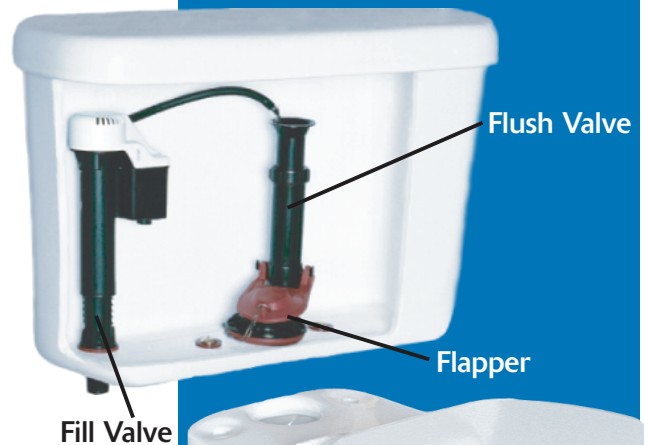

Lavelle introduces new Korky toilet repair kits containing a unique, adjustable flush valve. The flush valve easily adjusts from 7"-11 1/2" and eliminates the need to cut the overflow tube.

Lavelle introduces the Ultra 2X® Flapper. The Ultra 2X Flapper is the most universal 2" flapper & adjusts to match OEM settings for 1.28, 1.6, 3.5 & 5 gpf toilets. This flapper has a 10 year warranty.

2017

- Korky Fill Valves | 1
- Korky Flappers | 3
- Fits TOTO Replacement Parts | 5
- Fits Kohler Replacement Parts | 5
- Specialty Flappers | 6
- Korky Flush Valves | 7
- Korky Plungers | 8
- Tank Levers | 9
- WaxFREE Toilet Seal | 10
- Toilet Repair | 10
- EasySort® Faucet Washers | 12
- Faucet, Sink & Tub Repair | 13
- Furniture Tips | 15
- Hose Repair | 15
- O-Rings | 15
- Rubber Sheets | 15
- Index by Product | 16

2005

2011

Lavelle continues to bring innovative products to the market with the Universal 3" Flapper and QuietFILL Platinum® Fill valve. Both are fully adjustable to match the toilet's original performance.

The Korky flapper was named after a beloved Cocker Spaniel, Corky.