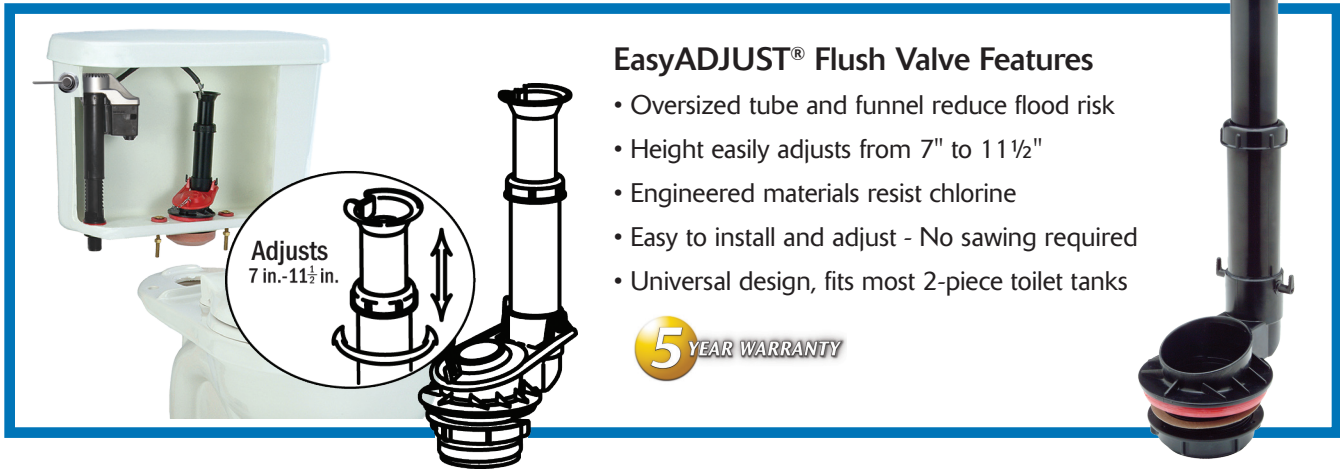

## EasyADJUST® Flush Valve Features

- Oversized tube and funnel reduce flood risk
- Height easily adjusts from 7" to 11½"
- Engineered materials resist chlorine
- Easy to install and adjust - No sawing required
- Universal design, fits most 2-piece toilet tanks