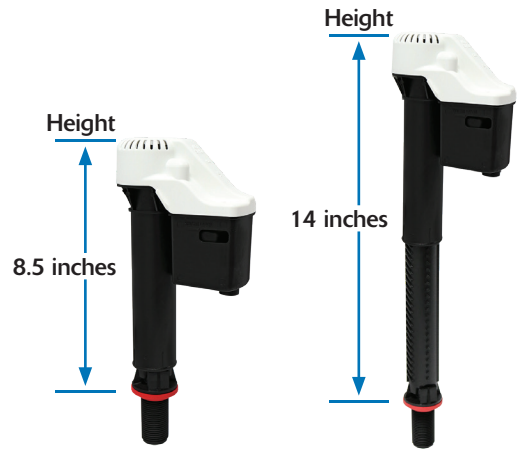

## Universal Design - Fit Most Toilets

- Fit all 2-piece toilets
- Fit extra tall tanks (including Kohler® Wellworth® and Portrait® models)
- Fit most 1-piece toilets
- Enclosed float does not hang-up on toilet tank walls

## Easier to Install and Adjust

- One-step adjustment
- No tools required