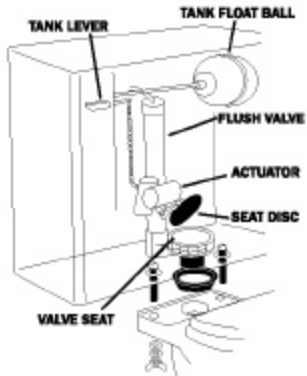

No. 421BP

Instructions:

1. Turn off water supply.
2. Empty tank by flushing.
3. Pull or unscrew worn seat disc from post.
4. If snap-type, snap on new seat disc.
5. If screw-type, pop insert in opening thread side up, so that top is flush with rubber.
6. Screw on new seat disc.
7. Turn on water supply.