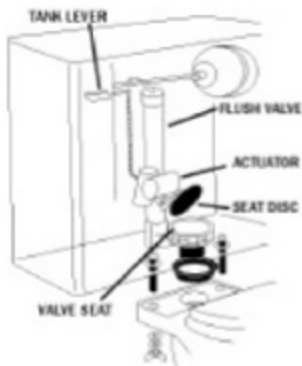

No. 423BP

To Replace Seat Disc

1. Shut off water supply to toilet.
Flush toilet to empty tank.
2. Unscrew worn seat disc from post.
3. Screw on new seat disc.
4. Turn on water supply.

UPC:

049057042397