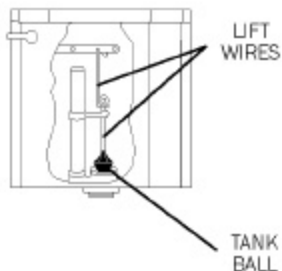

No. 424BP

Instructions:

1. Turn off the water supply, then flush the toilet.
2. Lift guide wire and unscrew tank ball.
3. Replace with new tank ball.
4. Turn on water supply.

UPC:
049057042496