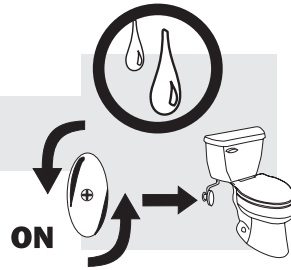

No. 92BP

**Stays open
longer for
maximum flush**

NOTE: Does NOT fit Kohler® one-piece toilets

**UPC:
049057009291**